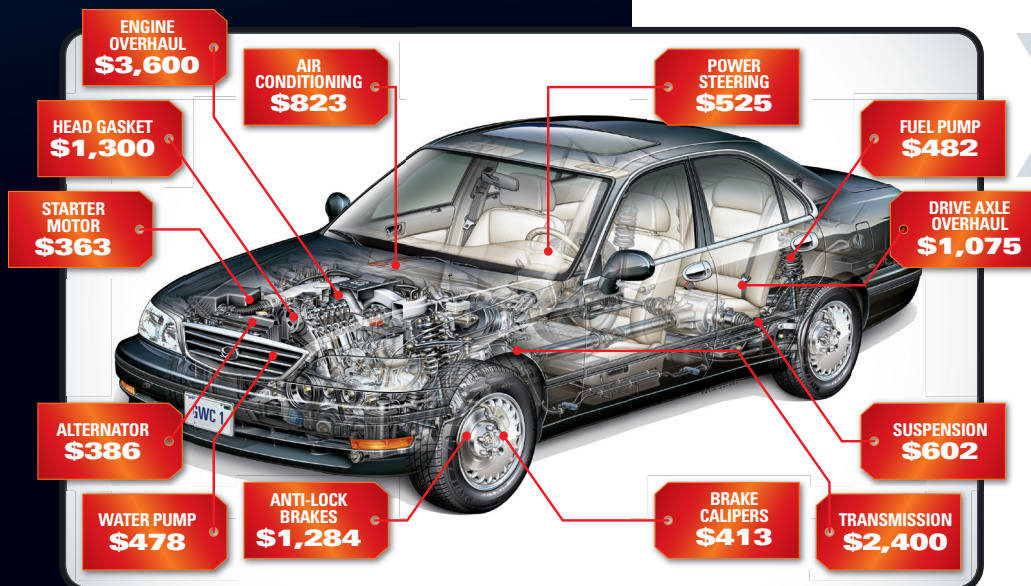

VEHICLE PROTECTION PLAN

PROTECT YOUR
INVESTMENT

No Worries.
Just **DRIVE**[™]

PEACE OF MIND FOR THE ROAD AHEAD

Why take a chance with your valued investment?

With a Vehicle Protection Plan from GWC, you are protected against unexpected repair costs that may result in significant out-of-pocket expenses. With today's advanced technology, repairs can be costly and are often unpredictable. Under this plan, you'll rest easy knowing that your vehicle will have coverage anywhere in the United States and Canada. You can even choose the length of coverage that best suits your needs. Even if you never have a problem and don't expect one, driving with a GWC Vehicle Protection Plan will reassure you while on the road.

The costs of repairs tend to increase each year, but with a vehicle protection plan you can protect yourself from unexpected repair costs that could cost you thousands of dollars. The future cost of even one repair may easily exceed the cost of buying a GWC plan now. In short, your finances are protected from costly repairs.